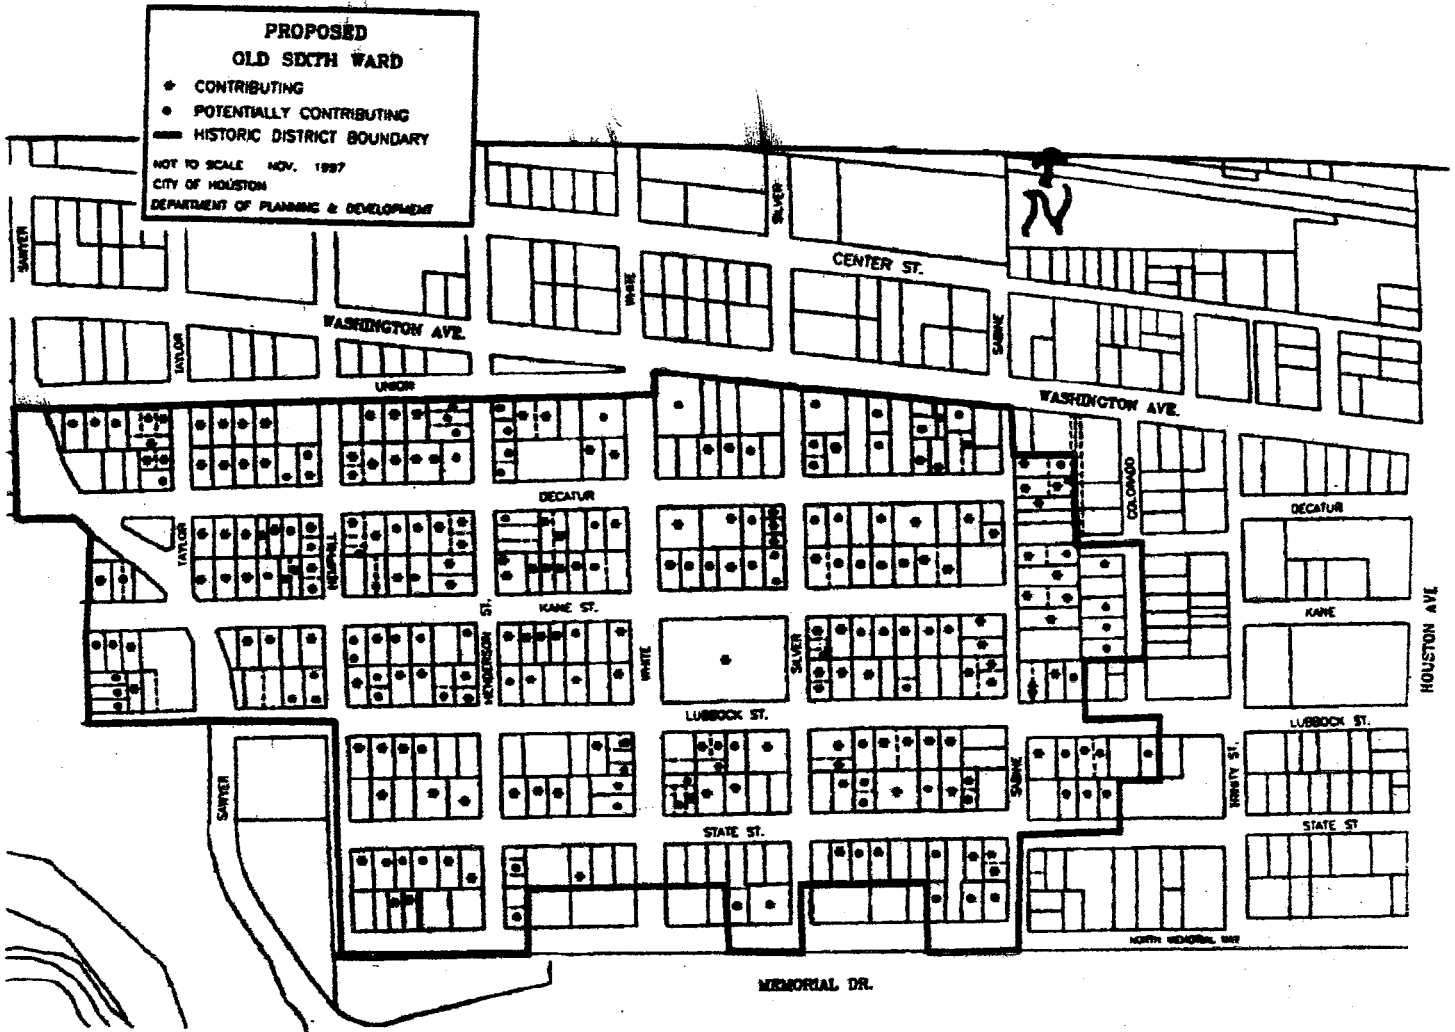

## SITE LOCATION MAP OLD SIXTH WARD HISTORIC DISTRICT HOUSTON, TEXAS NOT TO SCALE

**EXHIBIT** *A 10 of 1*

# Old Sixth Ward Historic District Map

(A City of Houston Designated Historic District)

200 0 200 400 Feet

EXHIBIT D

HAWES HILL & PATTERSON CONSULTANTS, L.L.P.

MEMORIAL